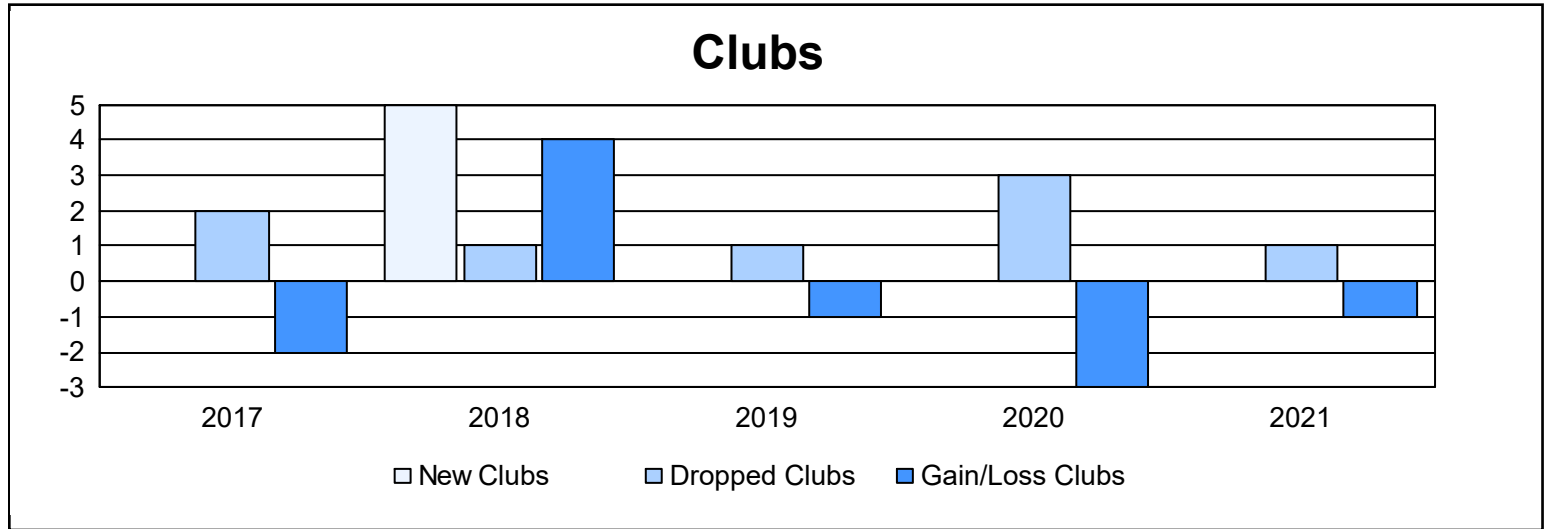

Year	New Clubs	Dropped Clubs	Gain/ Loss Clubs	New Members	Charter Members	Reinstate Members	Transfer Members	Total Member Added	Total Members Dropped	Gain/ Loss Members
2016-2017	0	2	-2	148	3	9	2	162	112	50
2017-2018	5	1	4	232	118	21	2	373	141	232
2018-2019	0	1	-1	96	3	0	1	100	116	-16
2019-2020	0	3	-3	48	5	2	0	55	173	-118
2020-2021	0	1	-1	74	1	0	0	75	74	1
<b>Average</b>	<b>1</b>	<b>2</b>	<b>-1</b>	<b>120</b>	<b>26</b>	<b>6</b>	<b>1</b>	<b>153</b>	<b>123</b>	<b>30</b>

### Membership Composition June 2021 Cumulative