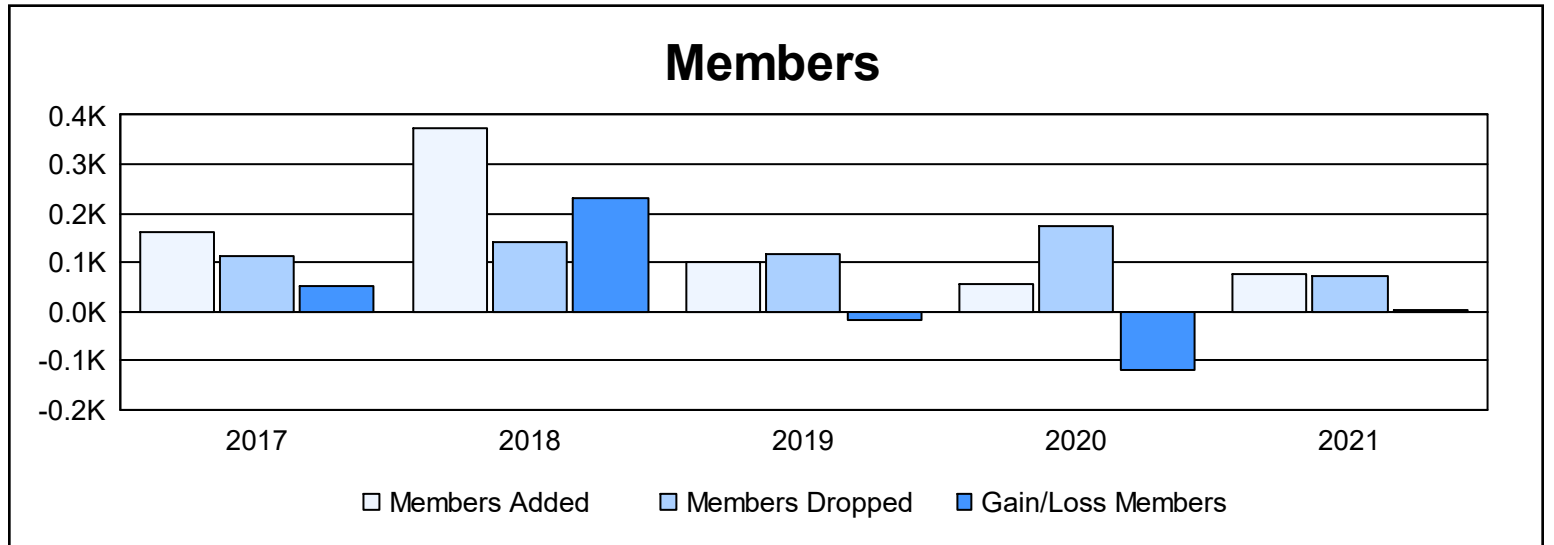

Year	New Clubs	Dropped Clubs	Gain/ Loss Clubs	New Members	Charter Members	Reinstate Members	Transfer Members	Total Member Added	Total Members Dropped	Gain/ Loss Members
2016-2017	0	2	-2	148	3	9	2	162	112	50
2017-2018	5	1	4	232	118	21	2	373	141	232
2018-2019	0	1	-1	96	3	0	1	100	116	-16
2019-2020	0	3	-3	48	5	2	0	55	173	-118
2020-2021	0	1	-1	74	1	0	0	75	74	1
<b>Average</b>	<b>1</b>	<b>2</b>	<b>-1</b>	<b>120</b>	<b>26</b>	<b>6</b>	<b>1</b>	<b>153</b>	<b>123</b>	<b>30</b>

### Membership Composition June 2021 Cumulative