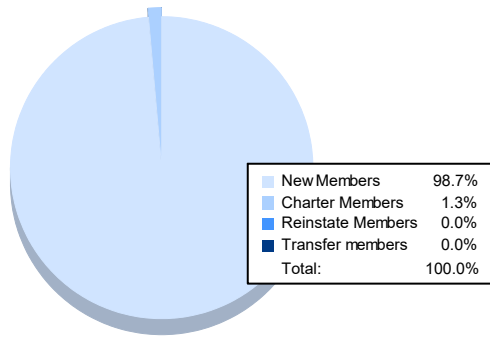

Year	New Clubs	Dropped Clubs	Gain/ Loss Clubs	New Members	Charter Members	Reinstate Members	Transfer Members	Total Member Added	Total Members Dropped	Gain/ Loss Members
2016-2017	0	2	-2	148	3	9	2	162	112	50
2017-2018	5	1	4	232	118	21	2	373	141	232
2018-2019	0	1	-1	96	3	0	1	100	116	-16
2019-2020	0	3	-3	48	5	2	0	55	173	-118
2020-2021	0	1	-1	74	1	0	0	75	74	1
<b>Average</b>	<b>1</b>	<b>2</b>	<b>-1</b>	<b>120</b>	<b>26</b>	<b>6</b>	<b>1</b>	<b>153</b>	<b>123</b>	<b>30</b>

### Membership Composition June 2021 Cumulative